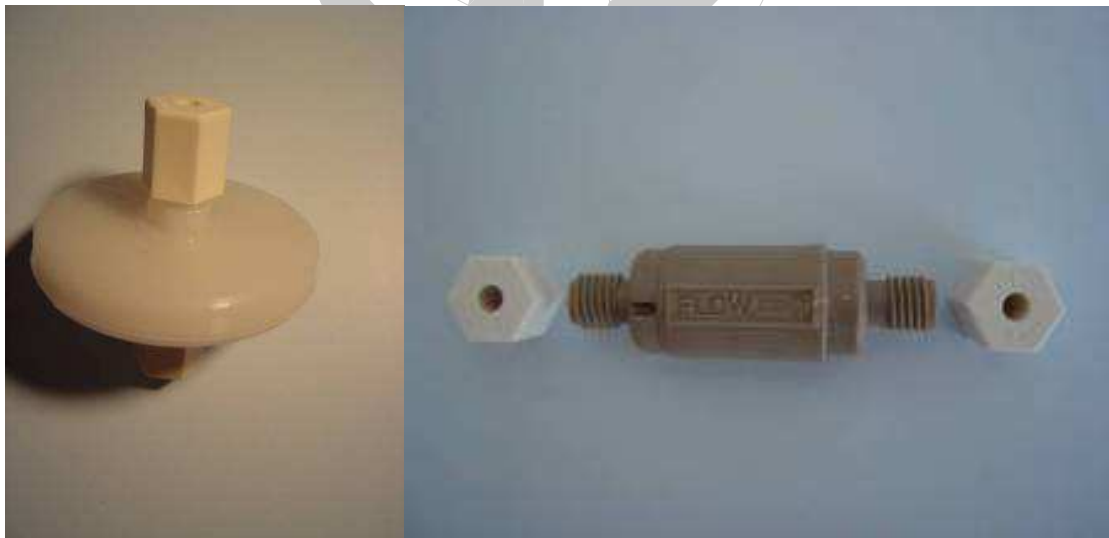

D-200 Disc filter

D-300 In-line filter